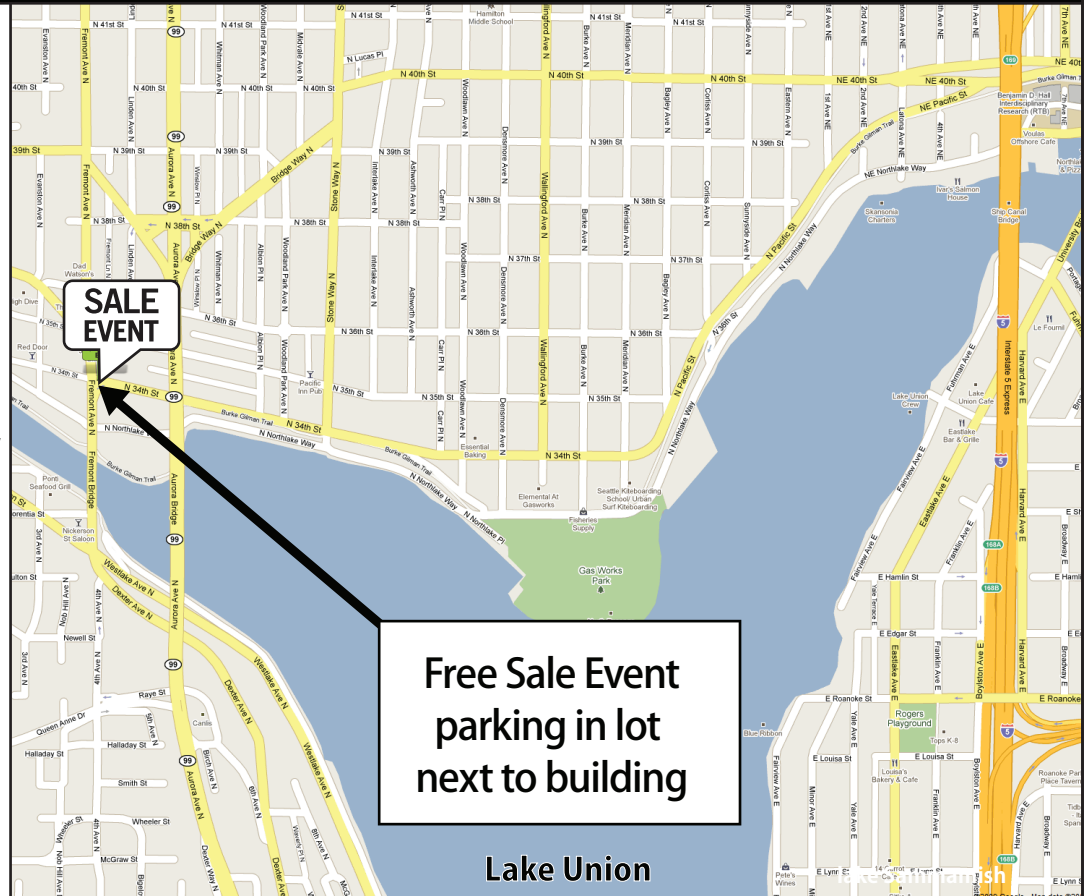

An event brought to you by

sportswise

www.beSportsWise.com

BARGAIN BINS! SportsWise
bargain bins will have new products
from Dude Girl and Karma.

These will have limited quantities of
products priced as low as $10. Please
shop early for best selection.

Receive an invite to our Friends and
Family Pre-Sale by just signing up
on our mailing list at:
www.beSportsWise.com

To see products go to photo "albums"
on SportsWise's Facebook page.

July 23rd -25th
Fri 10 - 8, Sat 10 - 6
& Sun 10 - 5

Seattle, WA: Fremont
The Canal Building
716 N 34th Street
Seattle, WA 98103
(the original Fremont PCC)